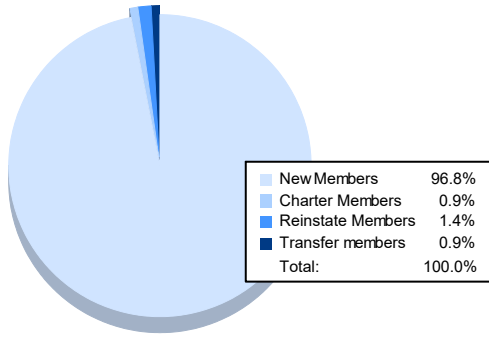

Year	New Clubs	Dropped Clubs	Gain/ Loss Clubs	New Members	Charter Members	Reinstate Members	Transfer Members	Total Member Added	Total Members Dropped	Gain/ Loss Members
2016-2017	0	2	-2	221	6	10	0	237	271	-34
2017-2018	0	1	-1	184	0	33	0	217	293	-76
2018-2019	1	2	-1	222	39	14	0	275	287	-12
2019-2020	1	2	-1	248	31	3	0	282	212	70
2020-2021	0	0	0	214	2	3	2	221	197	24
<b>Average</b>	<b>0</b>	<b>1</b>	<b>-1</b>	<b>218</b>	<b>16</b>	<b>13</b>	<b>0</b>	<b>246</b>	<b>252</b>	<b>-6</b>

### Membership Composition June 2021 Cumulative